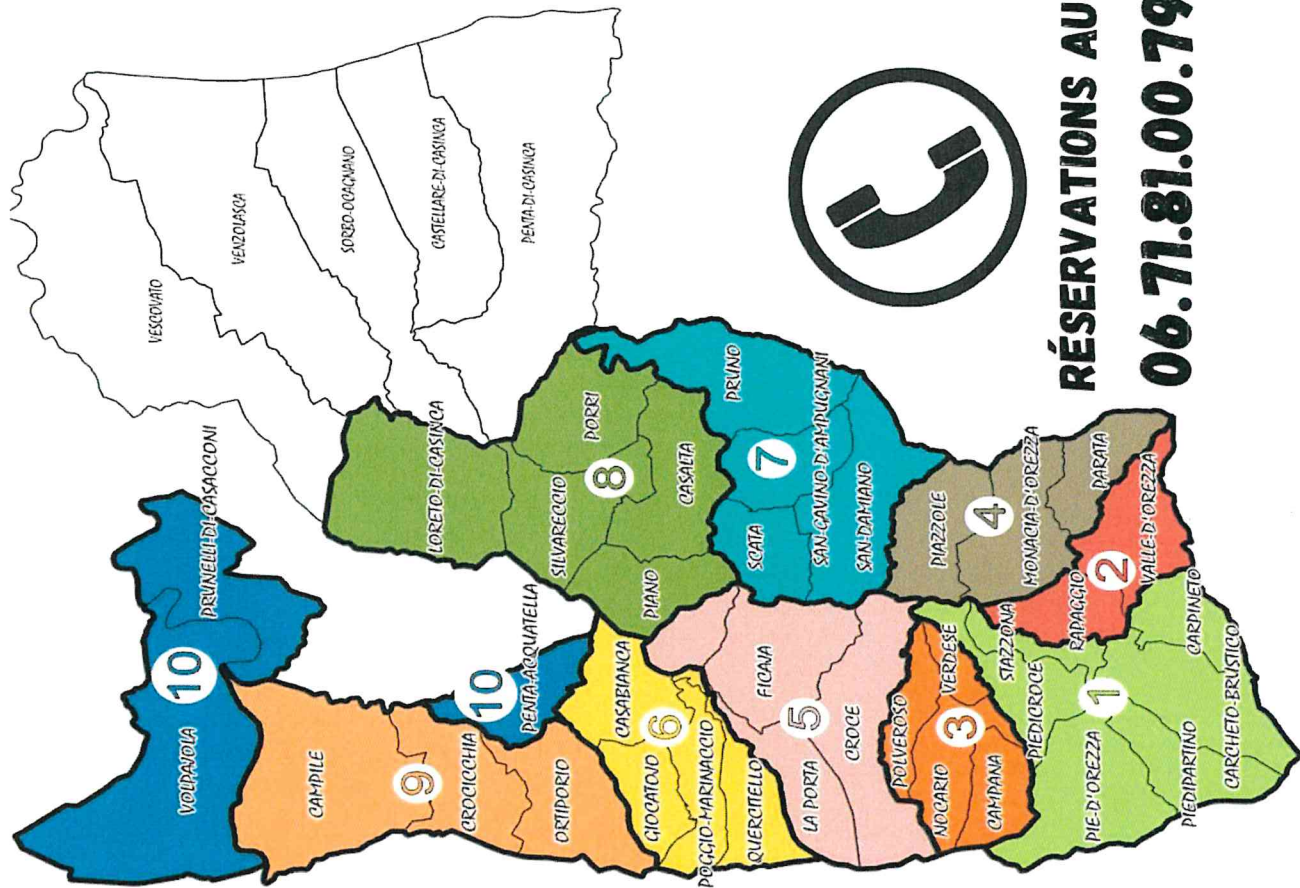

Ligne 2 (Mardi)

- Village - VALLE-D'OREZZA
- Village - RAPAGGIO
- Garanza - SAN-DAMIANO
- Lecca Gelata - SCATA
- Runitorù - SCATA
- Fabbrica Vecchia - SCATA
- Casette - PRUNO

Ligne 3 (Mercredi)

- Village - CAMPANA
- Village - NOCARIO
- Celle et Pitricaggio - NOCARIO
- Erbojo - NOCARIO
- Village - VERDESE
- Village - POLVEROSO
- Ponte Biancu - PIEDICROCE
- Caldane - SAN-GAVINO

Ligne 7 (Mardi)

- Casette - PRUNO
- Campo Piano - PRUNO
- Casanova - SAN-GAVINO
- Nepita - SAN-GAVINO
- Village - SCATA
- Bunifaziu - SAN-DAMIANO
- Village - SAN-DAMIANO
- Poggio - SAN-GAVINO
- Village - PRUNO

Ligne 8 (Mercredi)

- Village - CASALTA
- Village - PIANO
- Village - SILVARECCIO
- Corona - PORRI
- Village - PORRI
- Village - LORETO-DI-CASINCA

Ligne 9 (Jeudi)

- Village - ORTIPORIO
- Pianelli - ORTIPORIO
- Village - CROCICCHIA
- Micoria - CROCICCHIA
- Sant'Andrea - CROCICCHIA
- Village - CAMPILE
- Antibia - CAMPILE
- Canaghja - CAMPILE
- Barchetta - VOLPAJOLA

Ligne 10 (Vendredi)

- Village - PRUNELLI-DI-CASACCONI
- Acquatella - PENTA-ACQUATELLA
- Penta - PENTA-ACQUATELLA
- Village - VOLPAJOLA
- Funtanone - VOLPAJOLA

RÉSERVATIONS AU
06.71.81.00.79